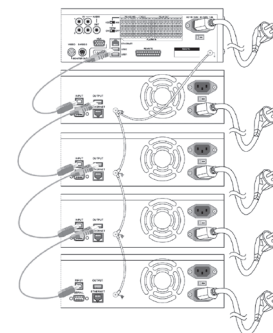

VT-XHD10U

SAGA Series USB 2.0 HDD Expansion Bay

- Capable of supporting up to 10 IDE hard drives
- Hard drives can be setup in a Mirrored Array for redundancy, Striped into a massive disk array up to a 80TB, or in any combination of each
- Up to 4 Bays can be connected via USB 2.0