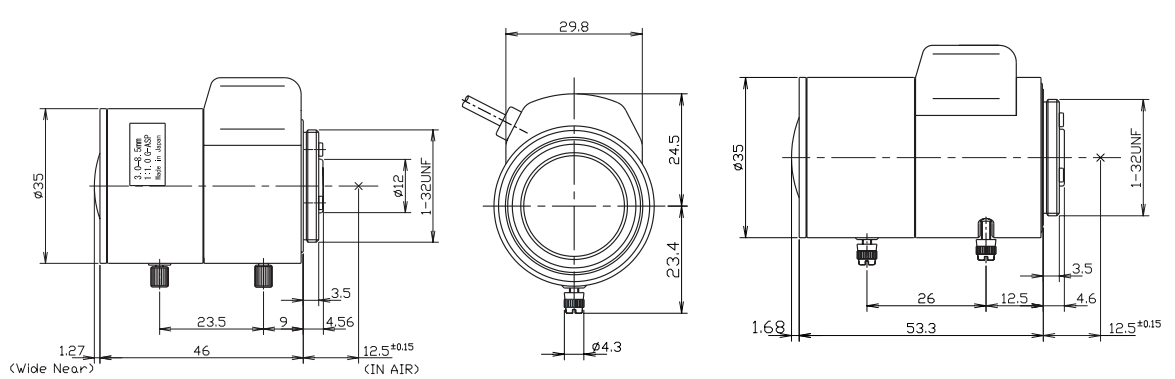

**FEATURES:**

- 1/3" Image format
- All Glass Optics
- Auto Iris, DC-Drive Iris operation
- CS Lens Mount
- 3 Year Warranty

Detailed Specifications	VTL-3085AN/IR	VTL-2812AN/IR	VTL-7550AN/IR
Image Format	1/3"	1/3"	1/3"
Focal Length	3.0-8.5mm	2.8~12mm	7.5-50mm
Iris Operation	Auto Iris, DC-Drive	Auto Iris, DC-Drive	Auto Iris, DC-Drive
Iris Range	F1.0~F360	F1.2~F360	F1.3-F360
Horizontal FOV	90.5°~33.6°	98.5°~23.8°	36.6°~5.64°
Vertical FOV	67.2°~25.2°	73°~17.8°	27.4°~4.26°
Diagonal FOV	114.1°~41.9°	124.9°~29.7°	46.2°~7.00°
Lens Mount	CS Mount	CS Mount	CS Mount
Back Focus	7.94~13.96mm	8.1~20.2mm	11.96~9.61mm
IR Corrected	YES	YES	YES
MegaPixel	N/A	N/A	N/A

**DIMENSIONS:**

VTL-3085AN/IR

VTL-2812AN/IR

VTL-7550AN/IR