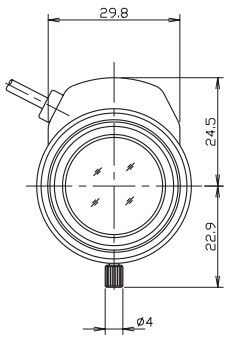

**FEATURES:**

- 1/3" Image format
- All Glass Optics
- Auto Iris, DC-Drive Iris operation
- CS Lens Mount
- 3 Year Warranty

Detailed Specifications	VTL-3085AN/IR	VTL-2812AN/IR	VTL-7550AN/IR
Image Format	1/3"	1/3"	1/3"
Focal Length	3.0-8.5mm	2.8~12mm	7.5-50mm
Iris Operation	Auto Iris, DC-Drive	Auto Iris, DC-Drive	Auto Iris, DC-Drive
Iris Range	F1.0~F360	F1.2~F360	F1.3-F360
Horizontal FOV	90.5°~33.6°	98.5°~23.8°	36.6°~5.64°
Vertical FOV	67.2°~25.2°	73°~17.8°	27.4°~4.26°
Diagonal FOV	114.1°~41.9°	124.9°~29.7°	46.2°~7.00°
Lens Mount	CS Mount	CS Mount	CS Mount
Back Focus	7.94~13.96mm	8.1~20.2mm	11.96~9.61mm
IR Corrected	YES	YES	YES
MegaPixel	N/A	N/A	N/A

**DIMENSIONS:**

VTL-3085AN/IR

VTL-2812AN/IR

VTL-7550AN/IR