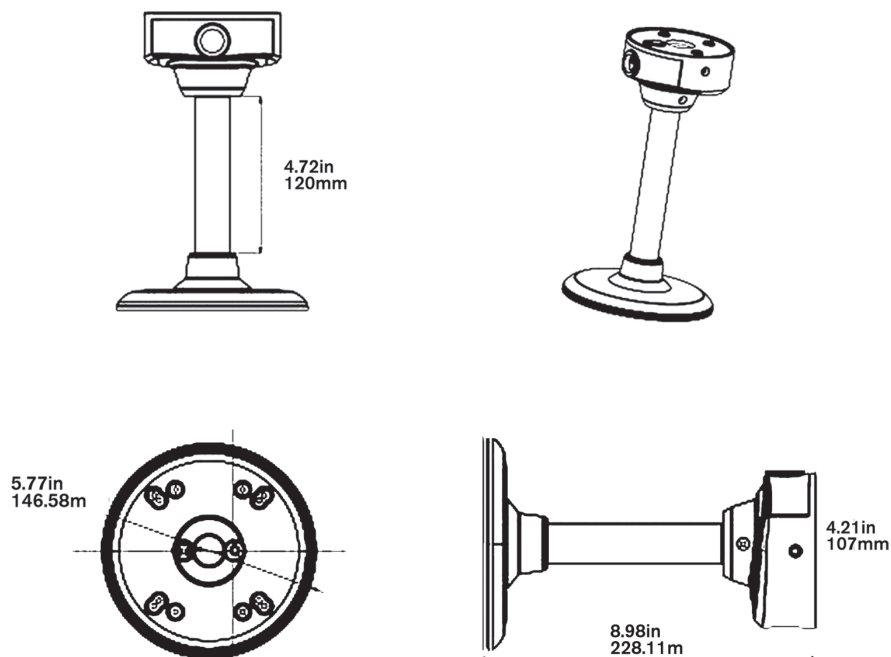

# VT-AV/CMT

Heavy Duty  
ALPHA Series  
Ceiling Mount

## Dimensions