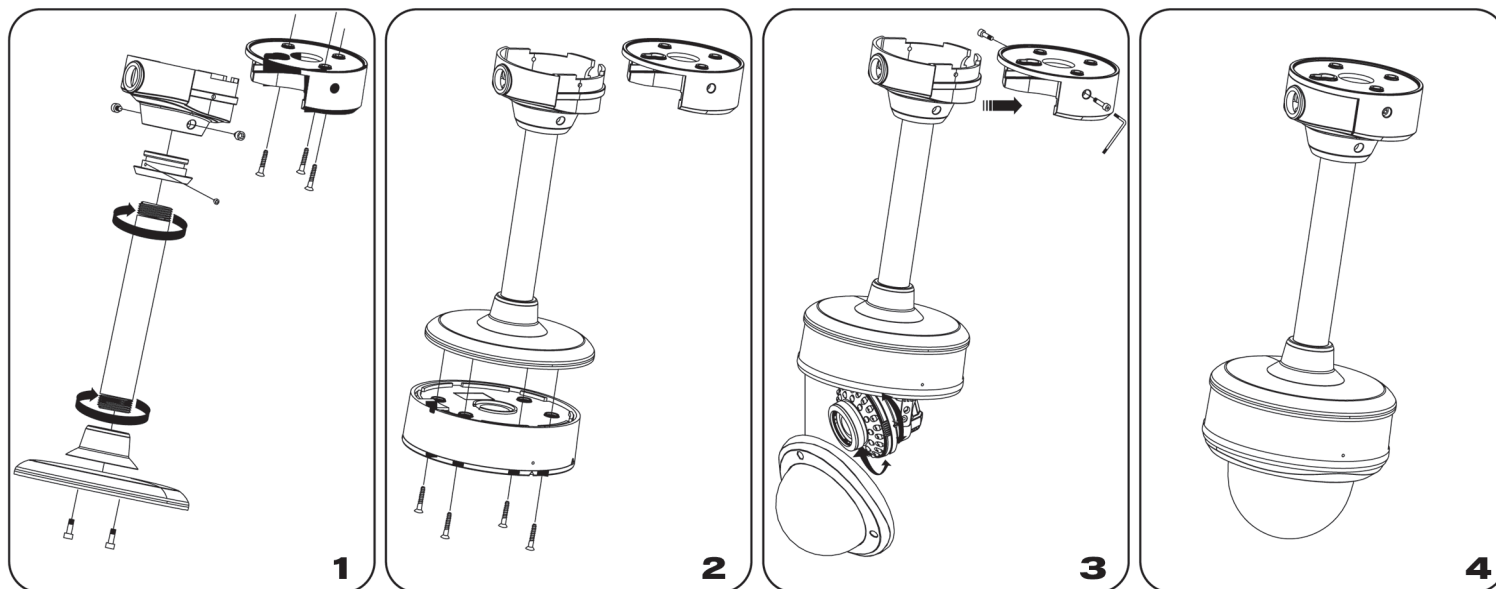

# VT-AV/CMT

Heavy Duty  
ALPHA Series  
Ceiling Mount

## Installation

## Dimensions