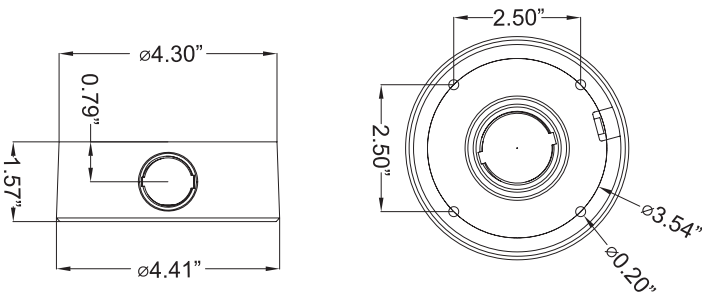

VT-TWM03

Wall Mount for Transcendent Varifocal Vandal Dome and Turret Cameras (Large Base)

Transcendent Series Camera Mounts

VT-TJB01 Dimensions

VT-TJB02 Dimensions

VT-TJB03 Dimensions

VT-TJB04 Dimensions

VT-TWM03 Dimensions