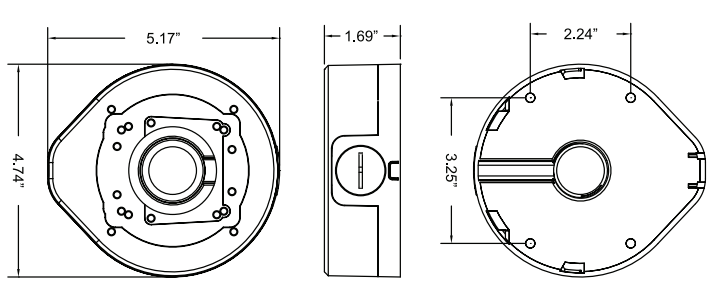

VT-TWM03

Wall Mount for Transcendent Varifocal Vandal Dome and Turret Cameras (Large Base)

Transcendent Series Camera Mounts

VT-TJB01 Dimensions

VT-TJB02 Dimensions

VT-TJB03 Dimensions

VT-TJB04 Dimensions

VT-TWM03 Dimensions