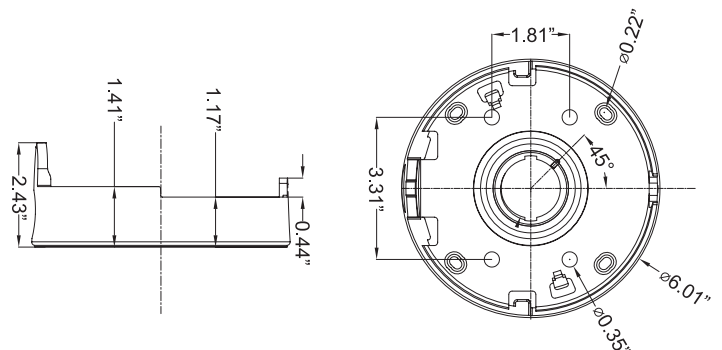

VT-TWM03

Wall Mount for Transcendent Varifocal Vandal Dome and Turret Cameras (Large Base)

Transcendent Series Camera Mounts

VT-TJB01 Dimensions

VT-TJB02 Dimensions

VT-TJB03 Dimensions

VT-TJB04 Dimensions

VT-TWM03 Dimensions