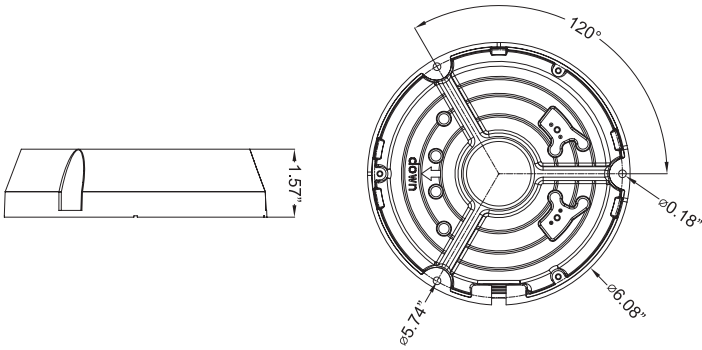

VT-TWM03

Wall Mount for Transcendent Varifocal Vandal Dome and Turret Cameras (Large Base)

Transcendent Series Camera Mounts

VT-TJB01 Dimensions

VT-TJB02 Dimensions

VT-TJB03 Dimensions

VT-TJB04 Dimensions

VT-TWM03 Dimensions