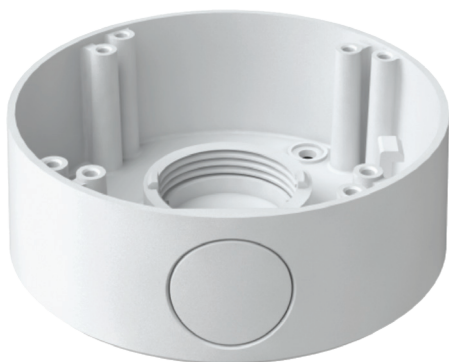

Transcendent Series Camera Mounts

VT-TJB01

Junction Box for Cable Management for use with all Transcendent Bullet and Turret Style Cameras

VT-TJB02

Junction Box for Cable Management for use with Transcendent 30 IR LED Vari-Lens Vandal Domes

VT-TJB03

Junction Box for Cable Management for use with Transcendent 24 IR LED Fixed Lens Vandal Domes

VT-TJB04

Optional Junction Box for Cable Management for use with VTC-T4T3H5MD, VTC-T4T3H8MD, VTC-T4B4HR2MD, VTC-T4B4HR5MD, VTC-T4B4H8MD

VT-TWM03

Wall Mount for Transcendent Varifocal Vandal Dome and Turret Cameras (Large Base)

Transcendent Series Camera Mounts

VT-TJB01 Dimensions

VT-TJB02 Dimensions

VT-TJB03 Dimensions

VT-TJB04 Dimensions

VT-TWM03 Dimensions