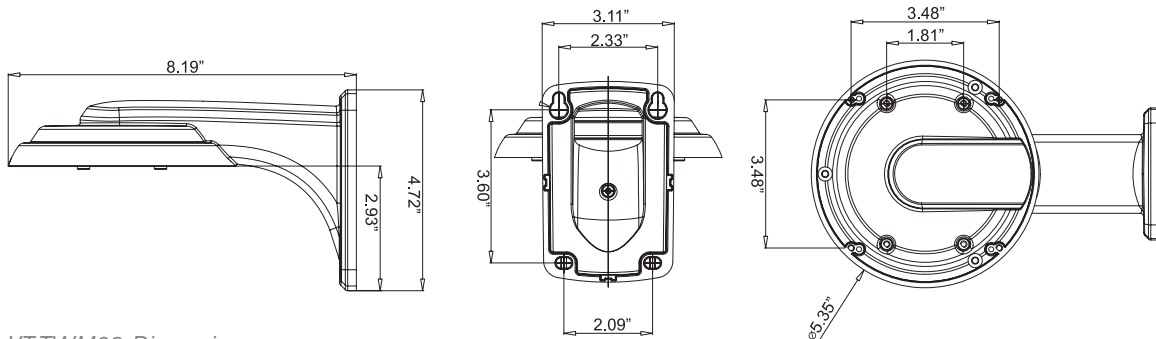

VT-TWM03

Wall Mount for Transcendent Varifocal Vandal Dome and Turret Cameras (Large Base)

Transcendent Series Camera Mounts

VT-TJB01 Dimensions

VT-TJB02 Dimensions

VT-TJB03 Dimensions

VT-TJB04 Dimensions

VT-TWM03 Dimensions