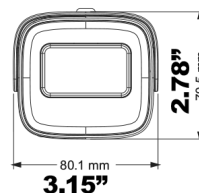

SPECIFICATIONS

| | |
|---------------------------|-----------------------------------------------------------------------|
| Image Sensor | 1/2.7" 5.0 Megapixel Progressive Scan CMOS Sensor |
| Signal System | PAL / NTSC |
| Effective Pixels | 2560 x 1936 |
| Resolution | HD-TVI & AHD: 5MP / CVI: 4MP / CVBS: 960H |
| Video Output | HD-TVI / AHD / CVI / CVBS (Selectable) |
| Frame Rate | 5MP@20fps, 4MP@30fps |
| Lens | 2.8~12mm Motorized Varifocal Lens |
| Day/Night | True Day / Night by ICR |
| Min. Illumination | Color: 0.01 lux@F1.2, AGC ON / B/W: 0 lux (with IR ON) |
| IR LEDs | 2 Matrix IRs |
| IR Distance | Up to 165' |
| S/N Ratio | ≥52dB (AGC Off) |
| WDR | D-WDR |
| Other Features | AGC, Mirror, Sharpness, Smart IR, Image Setting, Defect Correction |
| Digital Noise Reduction | Digital DNR |
| White Balance | Auto (AWB) |
| Compensation | Backlight, Lens Shading, Highlight |
| Control over COAX (COC) | YES |
| Transmission Distance | Up to 1500' (Depending on cable characteristics & integrity) |
| Power Input | 12VDC |
| Power Consumption (12VDC) | IR Off: 100mA / IR On: 500mA (<1W / <6W) |
| Weather Resistance | IP67 |
| Operation Conditions | -22° F ~ 140° F / < 95% Humidity |
| Weight Net (Shipping) | 24.00oz / 1.50 lbs. / 680g (29.63 / 1.85lb / 840g) |
| Dimensions L x W x H | 8.68 x 3.15" x 2.78" (220.5 x 80.1 x 70.5mm) |