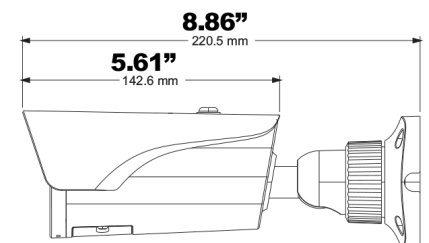

DIMENSIONS

(888) VITEK-70 | WWW.VITEKCCTV.COM
28492 Constellation Road Valencia, CA

An Eye On
Innovation