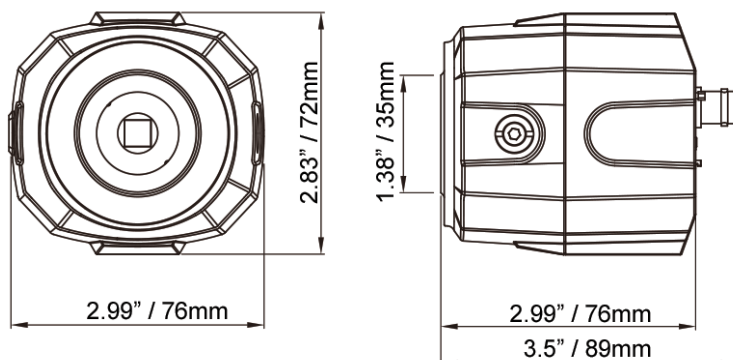

## KEY FEATURES

- 5 MegaPixel Network Camera (2592x1944px @ 30/25fps)
- 1/2.8" 5.69 MegaPixel Sony STARVIS CMOS® Sensor
- ONVIF Compliant with Zero Configuration, ONVIF Event Mapping
- Cross Web Browsing (IE, Edge, Safari, Firefox, Chrome)
- Adaptive web-based resizing (Layout/Display Device Resolution Dependent)
- Quad Streaming: H.265, H.264 & MJPEG
- HTML5 Playback
- MicroSD Memory Card Slot (Supporting Local Recording up to 128GB) for H.264 Recording
- ICR Dual Filter Switch
- CS mount supported (Option: C-mount adaptor)
- 120dB Dynamic Range with DOL (Digital Overlap) WDR @30/25fps
- Improved Noise Configuration with XD-DNR
- LDC (Lens Distortion Compensation)
- Smart Stream, Rol (Region of Interest)
  - Enables Smart Processing of Video Data According to User's Needs
  - Enables High Quality Video on Rol and Lower Quality Video on non-Rol
  - Lowers Overall Bandwidth and Reduces Storage Burden
- Motion Detection, Privacy Masking, Defog, D-Zoom(~10x), Mirror/Flip, Sens-up (Slow shutter), Hue, Contrast, Brightness / Saturation, Sharpness
- Circuit Protection Protects Against Faulty Connection in Power Polarity
- Isolated Power Supply Protects Against Ground Loop Problem
- Fine Back Focus Adjustment
- 12VDC, 24VAC and PoE Operation (Power over Ethernet, IEEE Std. 802.3af)
- 3-Year Warranty

## DIMENSIONS