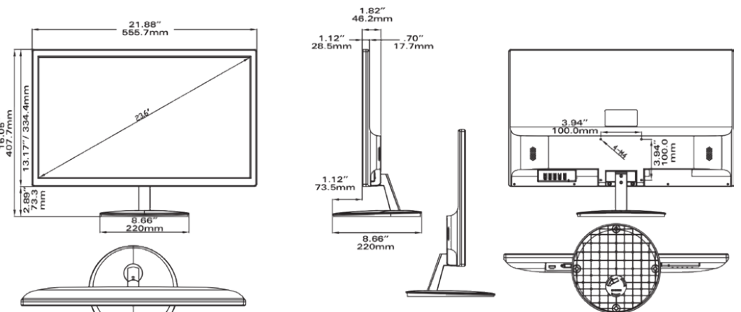

VTM-TLM24L

KEY FEATURES

- 19.5" Display (VTM-TLM19L) / 21.5" Display (VTM-TLM21L) / 23.6" Display (VTM-TLM24L)
- 16 : 9 Aspect Ratio
- Full 1080p High Def. Display (1920 x 1080) / (1600 x 900 on VTM-TLM19L)
- Contrast Ratio of 1000:1
- HDMI / VGA Input
- Audio In (2 x Speakers)
- 5ms Response Time
- 178° Horizontal and Vertical Viewing Angle (178 / 170° on VTM-TLM19L)
- LED Backlit
- 100mm VESA mount
- Professional grade display designed for 24/7 continuous use in security applications with 50,000 Hour Panel Life
- 3 Year Warranty

DIMENSIONS / REAR PORTS

SPECIFICATIONS

Panel Type	19.5" / 21.5" / 23.6" LED Backlit Monitor
Resolution	1920 x 1080 (1600 x 900 on VTM-TLM21L)
Aspect Ratio	16:9
Contrast Ratio	1000:1
Brightness	250 cd/m ²
Response Time	5ms
Colors	16.7M
Viewing Angle (H/V)	178° / 178° (VTM-TLM21L, VTM-TLM24L) 178° / 170° (VTM-TLM19L)
Inputs	1 x HDMI, 1 x VGA
Audio	1 x Audio (2 Speakers)
Power consumption	<18W (VTM-TLM19L), <21W (VTM-TLM21L), <25W (VTM-TLM24L)
VESA Mounting	100 x 100mm
Auto adjustment	Yes
OSD Control	Yes
Working Temp	32~104°F (0~40°C)
OSD Language	English, Spanish, French, German, Italian, Dutch, Russian, Chinese
Accessories	Power Cord, Adapter, Stand, User Guide, HDMI Cable
Certificates	FCC-DOC, CE, ROHS
VTM-TLM19L Dimensions	With Stand: 18.18 x 13.76 x 7.87" (461.7 x 349.4 x 200mm) W/out Stand: 18.18 x 10.85 x 1.71" (461.7 x 275.7 x 43.5mm)
VTM-TLM21L Dimensions	With Stand: 19.70 x 15.12 x 7.87" (500 x 384 x 200mm) W/out Stand: 19.70 x 11.69 x 1.21" (500 x 297 x 31mm)
VTM-TLM24L Dimensions	With Stand: 21.88 x 16.05 x 8.66" (556 x 408 x 220mm) W/out Stand: 21.88 x 13.17 x 1.82" (556 x 334 x 46mm)
Weight: 19L, 21L, 24L	5.62lb 5.85lb / 7.94lb