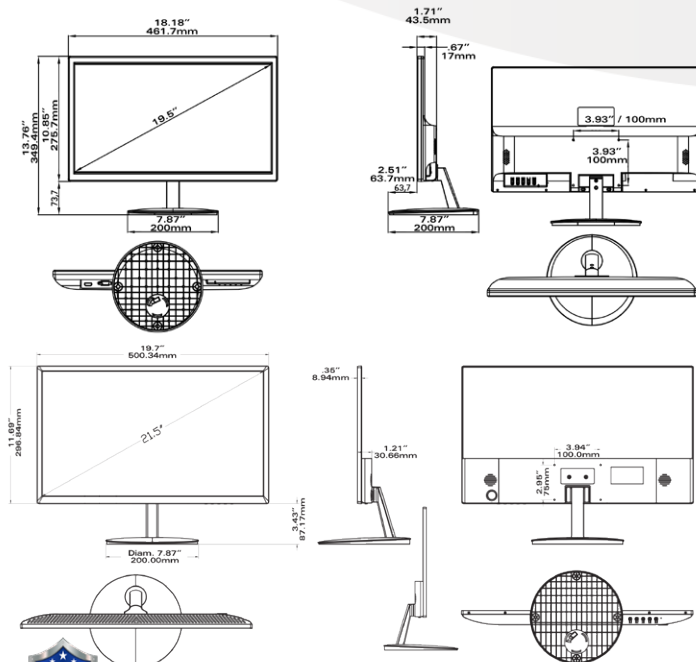

VTM-TLM19L/21L/24L

Transcendent 19.5" / 21.5" / 23.6" HDMI and VGA
CCTV Monitor with Full HD Display (1080P)

VITEK[®]
INDUSTRIAL VIDEO PRODUCTS, INC.
VITEKCCTV.COM
(888) VITEK-70

TRANSCENDENT

VTM-TLM21L /
VTM-TLM19L

VTM-TLM24L

KEY FEATURES

- 19.5" Display (VTM-TLM19L) / 21.5" Display (VTM-TLM21L) / 23.6" Display (VTM-TLM24L)
- 16 : 9 Aspect Ratio
- Full 1080p High Def. Display (1920 x 1080) / (1600 x 900 on VTM-TLM19L)
- Contrast Ratio of 1000:1
- HDMI / VGA Input
- Audio In (2 x Speakers)
- 5ms Response Time
- 178° Horizontal and Vertical Viewing Angle (178 / 170° on VTM-TLM19L)
- LED Backlit
- 100mm VESA mount
- Professional grade display designed for 24/7 continuous use in security applications with 50,000 Hour Panel Life
- 3 Year Warranty

DIMENSIONS / REAR PORTS

SPECIFICATIONS

Panel Type	19.5" / 21.5" / 23.6" LED Backlit Monitor
Resolution	1920 x 1080 (1600 x 900 on VTM-TLM21L)
Aspect Ratio	16:9
Contrast Ratio	1000:1
Brightness	250 cd/m ²
Response Time	5ms
Colors	16.7M
Viewing Angle (H/V)	178° / 178° (VTM-TLM21L, VTM-TLM24L) 178° / 170° (VTM-TLM19L)
Inputs	1 x HDMI, 1 x VGA
Audio	1 x Audio (2 Speakers)
Power consumption	<18W (VTM-TLM19L), <21W (VTM-TLM21L), <25W (VTM-TLM24L)
VESA Mounting	100 x 100mm
Auto adjustment	Yes
OSD Control	Yes
Working Temp	32~104°F (0~40°C)
OSD Language	English, Spanish, French, German, Italian, Dutch, Russian, Chinese
Accessories	Power Cord, Adapter, Stand, User Guide, HDMI Cable
Certificates	FCC-DOC, CE, ROHS
VTM-TLM19L Dimensions	With Stand: 18.18 x 13.76 x 7.87" (461.7 x 349.4 x 200mm) W/out Stand: 18.18 x 10.85 x 1.71" (461.7 x 275.7 x 43.5mm)
VTM-TLM21L Dimensions	With Stand: 19.70 x 15.12 x 7.87" (500 x 384 x 200mm) W/out Stand: 19.70 x 11.69 x 1.21" (500 x 297 x 31mm)
VTM-TLM24L Dimensions	With Stand: 21.88 x 16.05 x 8.66" (556 x 408 x 220mm) W/out Stand: 21.88 x 13.17 x 1.82" (556 x 334 x 46mm)
Weight: 19L, 21L, 24L	5.62lb 5.85lb / 7.94lb