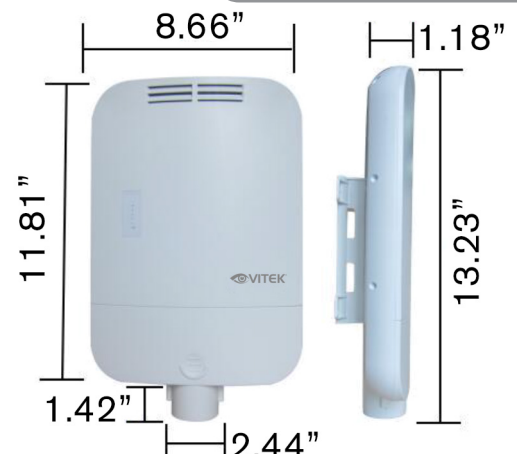

DIMENSIONS

(888) VITEK-70 | WWW.VITEKCCTV.COM
28492 Constellation Road Valencia, CA 91355

An Eye On
Innovation