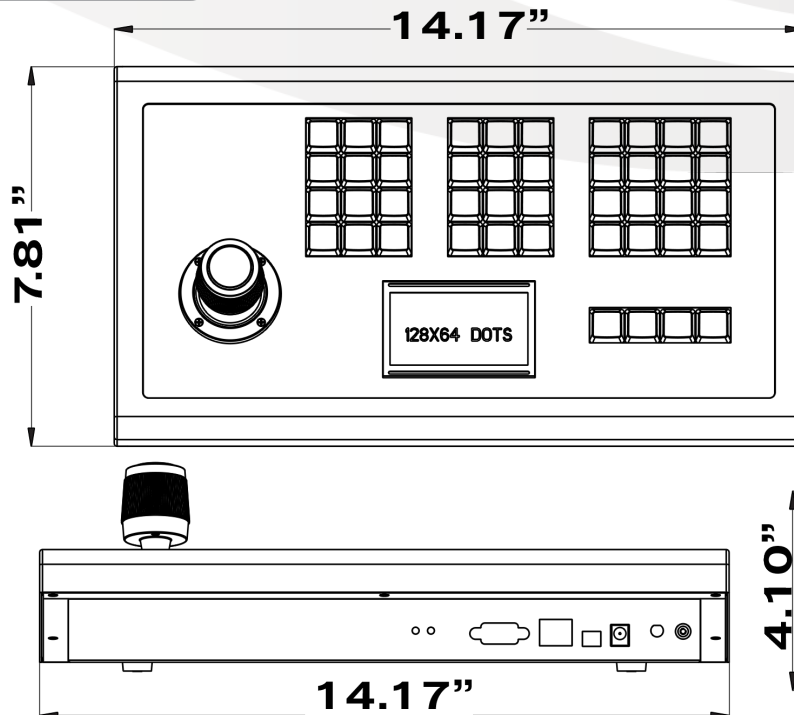

VT-TKBD11

Transcendent VMS-Integrating Network IP Keyboard Controller with LCD Display and Four dimensional Vector Operation [preliminary specs]

VITEKCCTV.COM
(888) VITEK-70

KEY FEATURES

- Integrates with Transcendent VMS
- Supports Remote Configuration by Web Client
- Supports PTZ Mode and Platform Mode
- Controls up to 256 PTZ Cameras in PTZ Mode
- Playback Control of TV Wall Client
- Macro Setup and Calling
- Linked Display Window, Picture in Picture, Roaming Control
- Multi-Language Support (English, Spanish, Chinese, Polish)
- 3 Year Warranty

DIMENSIONS

SPECIFICATIONS

| | |
|-----------------------|---|
| Display | LCD Display |
| Joystick | Four-dimensional rocker |
| Keys | Four functional areas |
| Multi-Language Menu | Yes - English, Spanish, Chinese, Polish |
| Network Interface | One RJ45 10/100M Adaptive Ethernet Port |
| Control Mode | PTZ Mode and Platform Mode |
| Network Management | Network Keyboard can be Configured and Software can be Upgraded by Web Client |
| Serial Port | Two standard serial ports: RS485 × 1, RS232 × 1 |
| Bit Rate | 1200bps, 2400bps, 4800bps, 9600bps, 19200bps |
| Power Supply | DC12V |
| Power Consumption | ≤8W |
| Working Temperature | 14 ~ 140°F (-10 ~ 60°C) |
| Working Humidity | 10% ~ 90% |
| Dimension (L × W × H) | 16.55 × 10.24 × 6.69" 14.17 × 7.81 × 4.10" (360 × 198 × 104mm) |
| Weight Net, Gross | (4.09lbs / 1.85kg), (5.62lbs / 2.55kg) |