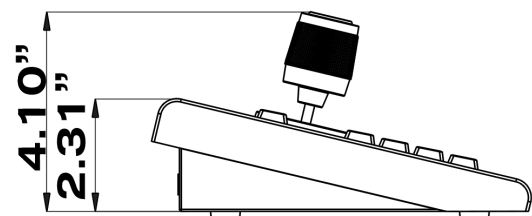

VT-TKBD11

Transcendent VMS-Integrating Network IP Keyboard Controller with LCD Display and Four dimensional Vector Operation [preliminary specs]

VITEKCCTV.COM
(888) VITEK-70

KEY FEATURES

- Integrates with Transcendent VMS
- Supports Remote Configuration by Web Client
- Supports PTZ Mode and Platform Mode
- Controls up to 256 PTZ Cameras in PTZ Mode
- Playback Control of TV Wall Client
- Macro Setup and Calling
- Linked Display Window, Picture in Picture, Roaming Control
- Multi-Language Support (English, Spanish, Chinese, Polish)
- 3 Year Warranty

DIMENSIONS

SPECIFICATIONS

| | |
|-----------------------|---|
| Display | LCD Display |
| Joystick | Four-dimensional rocker |
| Keys | Four functional areas |
| Multi-Language Menu | Yes - English, Spanish, Chinese, Polish |
| Network Interface | One RJ45 10/100M Adaptive Ethernet Port |
| Control Mode | PTZ Mode and Platform Mode |
| Network Management | Network Keyboard can be Configured and Software can be Upgraded by Web Client |
| Serial Port | Two standard serial ports: RS485 × 1, RS232 × 1 |
| Bit Rate | 1200bps, 2400bps, 4800bps, 9600bps, 19200bps |
| Power Supply | DC12V |
| Power Consumption | ≤8W |
| Working Temperature | 14 ~ 140°F (-10 ~ 60°C) |
| Working Humidity | 10% ~ 90% |
| Dimension (L × W × H) | 16.55 × 10.24 × 6.69" 14.17 × 7.81 × 4.10" (360 × 198 × 104mm) |
| Weight Net, Gross | (4.09lbs / 1.85kg), (5.62lbs / 2.55kg) |