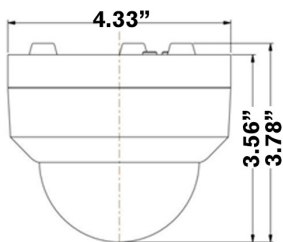

VT-TPTZ5HR-2A4

1080p Indoor/Outdoor HD over COAX 4-IN-1 PTZ Mini Vandal Dome Camera with 5X Optical Zoom and IR LEDs [preliminary specs]

VITEKCCTV.COM
(888) VITEK-70

OVERVIEW

This HD over COAX Pan / Tilt / Zoom Mini Vandal Dome Camera features 5X optical zoom (2.7 ~13.5mm) and IR LEDs with a range of up to 65'. This Small and Attractive Pan Tilt Zoom Dome camera is vandal and weather resistant with an Infrared range beyond 65'. May be operated through Mobile and Client applications and programmed for patterns, tours and Auto pan.

ACCESSORIES / DIMENSIONS

VT-TWMT-5PT
Wall Mount for 5" Surface PTZ
VT-TPTZ5HR-2A4

SPECIFICATIONS

Image Sensors	1/2.8" SONY® 2.0 Megapixel Progressive Scan CMOS Sensor
Effective Pixels	1920(H)×1080(V)
Synchronization	Internal
System	NTSC / PAL
Electronic Shutter	1/30s ~ 1/60,000s, 1/25s ~ 1/50,000s
Video Frame Rate	30fps / 25fps@1080P
Min. Illumination	0.01Lux@F1.2(AGC ON), 0Lux IR on
Video Output	1080P Output TVI, AHD, CVI / 960H CVBS
IR LEDs	Nano-tech IR LED: 42μ × 2pcs
IR Range	65' (20M)
Pan Range, Speed	0° ~ 350°, Horizontal, 45°/s
Tilt Range, Speed	0° ~ 90°, Vertical, 45°/s
Presets	255
Scan Mode	Auto Pan/Pattern/Auto Tour
PTZ Protocol	Pelco-D/Pelco-P and CoC (Control over COAX)
Baud Rate	2400 / 4800 / 9600 / 19200 / 38400
Focal Length	2.7 ~ 13.5mm
Aperture	F1.4
Lens Mount	M12
Focus / Zoom	AUTO / Motorized 5× Optical Zoom
Sense-Up	OFF/ON
WDR	D-WDR (Digital Wide Dynamic Range)
De-Fog	OFF/ON
BLC	OFF / BLC / HSBLC
White Balance	ATW / AWC-SET / Indoor / Outdoor / Manual / AWB
Day & Night	EXT / AUTO / COLOR / B/W
Noise Reduction	XD-DNR (2D-DNR & 3D-DNR)
Camera Title	OFF/ON
Motion Detection	OFF/ON
Privacy Mask	OFF/ON
OSD Language	English / German / French / Italian / Spanish / Polish / Russian / Portugese / Dutch / Turkish / Chinese
Ingress Protection	IP66
Power Supply	DC12V±10%
Power Consumption	Max 5W
Working Environment	14 ~ 122°F (10 ~ 50°C) / Less than 95% RH (no conden.)
Dimensions (Dia×Height)	4.33 × 3.56" / 110mm × 90.5mm