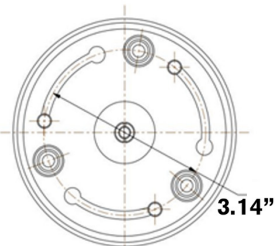

VT-TPTZ5HR-2A4

1080p Indoor/Outdoor HD over COAX 4-IN-1 PTZ Mini Vandal Dome Camera with 5X Optical Zoom and IR LEDs [preliminary specs]

VITEKCCTV.COM
(888) VITEK-70

OVERVIEW

This HD over COAX Pan / Tilt / Zoom Mini Vandal Dome Camera features 5X optical zoom (2.7 ~13.5mm) and IR LEDs with a range of up to 65'. This Small and Attractive Pan Tilt Zoom Dome camera is vandal and weather resistant with an Infrared range beyond 65'. May be operated through Mobile and Client applications and programmed for patterns, tours and Auto pan.

ACCESSORIES / DIMENSIONS

VT-TWMT-5PT
Wall Mount for 5" Surface PTZ
VT-TPTZ5HR-2A4

SPECIFICATIONS

Image Sensors	1/2.8" SONY® 2.0 Megapixel Progressive Scan CMOS Sensor
Effective Pixels	1920(H)×1080(V)
Synchronization	Internal
System	NTSC / PAL
Electronic Shutter	1/30s ~ 1/60,000s, 1/25s ~ 1/50,000s
Video Frame Rate	30fps / 25fps@1080P
Min. Illumination	0.01Lux@F1.2(AGC ON), 0Lux IR on
Video Output	1080P Output TVI, AHD, CVI / 960H CVBS
IR LEDs	Nano-tech IR LED: 42μ × 2pcs
IR Range	65' (20M)
Pan Range, Speed	0° ~ 350°, Horizontal, 45°/s
Tilt Range, Speed	0° ~ 90°, Vertical, 45°/s
Presets	255
Scan Mode	Auto Pan/Pattern/Auto Tour
PTZ Protocol	Pelco-D/Pelco-P and CoC (Control over COAX)
Baud Rate	2400 / 4800 / 9600 / 19200 / 38400
Focal Length	2.7 ~ 13.5mm
Aperture	F1.4
Lens Mount	M12
Focus / Zoom	AUTO / Motorized 5× Optical Zoom
Sense-Up	OFF/ON
WDR	D-WDR (Digital Wide Dynamic Range)
De-Fog	OFF/ON
BLC	OFF / BLC / HSBLC
White Balance	ATW / AWC-SET / Indoor / Outdoor / Manual / AWB
Day & Night	EXT / AUTO / COLOR / B/W
Noise Reduction	XD-DNR (2D-DNR & 3D-DNR)
Camera Title	OFF/ON
Motion Detection	OFF/ON
Privacy Mask	OFF/ON
OSD Language	English / German / French / Italian / Spanish / Polish / Russian / Portugese / Dutch / Turkish / Chinese
Ingress Protection	IP66
Power Supply	DC12V±10%
Power Consumption	Max 5W
Working Environment	14 ~ 122°F (10 ~ 50°C) / Less than 95% RH (no conden.)
Dimensions (Dia×Height)	4.33 × 3.56" / 110mm × 90.5mm