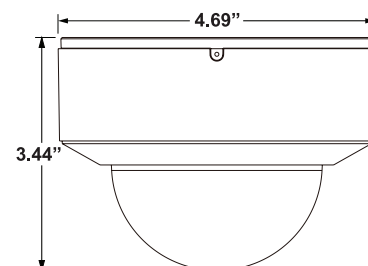

DIMENSIONS

(888) VITEK-70 | WWW.VITEKCCTV.COM
28492 Constellation Road Valencia, CA

An Eye On Innovation