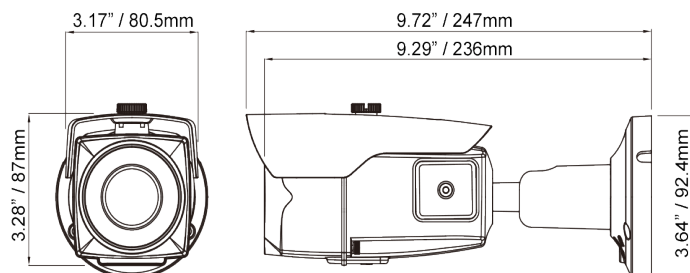

DIMENSIONS

SPECIFICATIONS

Imaging Sensor	1/2.8" Sony 5.69 MegaPixel Sony STARVIS® CMOS Sensor
Effective Pixels	2592(H) x 1944(V)
Scanning Mode	Progressive Scan
S/N Ratio	51dB
IR LEDs / Range	30 850nm Dynamic Intensity IR LEDs / 100'
Lens	F=2.7 ~ 12mm Motorized Zoom Lens
Day/Night	ICR by Auto, Day, Night, External, Color D/N
Auto Exposure	Automatic (Priority: Frame rate/Low noise), Manual
Shutter Speed Control	Automatic: Min. 1/10,000 sec ~ Max.1/30 sec Manual: Min. 1/10,000 sec ~ Max.1/30 sec
Gain Control	Automatic: ~ Max. 54dB / Manual: ~ Max. 54dB (default: 1.2dB)
Auto White Balance Mode	ATW-Indoor/Outdoor, Shade, Clear sky, Fluorescent light, Light bulb, Flame, Manual
DOL WDR	120dB Dynamic Range with Digital Overlap by Triple Scan Images at 30/25fps
DNR	XD-DNR (2D-NR, 3D-NR)
Functions	Motion Detection, Privacy Mask, Defog, D-Zoom(~x10), Mirror/Flip, Sens-up(Slow shutter), Brightness, Contrast, Saturation, Sharpness, Hue, LDC, Vertical View (90°/270°)
Installation Temp.	-4°F ~ 122°F (-20°C ~ +50°C) / Humidity : 20%RH ~ 80%RH
Operating Temp.	-4°F ~ 122°F (-20°C ~ +50°C) / Humidity : 20%RH ~ 80%RH
Dimensions	3.17" W x 3.43" H x 9.72" L (80.5 x 87 x 247mm)
Weight	1.98lbs (900g)
Ingress Protection	IP-67
Housing	Aluminum Cast, Dual window, Fan & Optimized Cooling system, One Touch 3-Axis Locking Bracket
Power Input	PoE(IEEE Std. 802.3af), DC12V/AC24V
Pwr Consump. (12VDC, 24VAC)	350mA (IR Off) / 1010mA (IR On), 175mA (IR Off) / 505mA (IR On)
Power Consumption (PoE)	8.5 Watts
NETWORK SPECIFICATIONS	
Video Compression	H.265 Main profile, H.264(High, Main, Base line profile) MJPEG
Video Resolution	2592x1944, 560x1440, 2048x1536, 1920x1080, 1280x1024, 1280x720, 704x480, 704x576, 640x480, 352x288, 320x240
Video Frame Rate	Up to 30@2592x1944px
Video Streaming	Simultaneous H.265 and MJPEG (Quad Streaming) or Simultaneous H.264 and MJPEG (Quad Streaming) Independent Frame Rate and Bandwidth Control, VBR/CBR Mode
FTP Uploading	MJPEG Still Image
Login Authority	Administrator, Operator, Guest
Security	Multi User Authority, IP Filter, HTTPS, Vid. Stream, Export/Import
Network Time Sync.	Synchronize Computer/NTP Server, Manual
Software Reset	Restart, Reset, Factory Default
Auto Recovery	Backup, Restore
Remote Upgrade	Using Web Browser
Protocol	TCP/IP, UDP, IPv4/v6, HTTP, HTTPS, FTP, UPnP, RTP, RTSP, RTCP, DHCP, ARP, Zeroconf, Bonjour
Client Software	Built-In Web, ONVIF Compatible 3rd Party VMS
SD Memory Card	Slot for 128GB Micro SD Memory Card (H.264 recording)
SDK Support	API, ONVIF Profile S Compliant

*Sony STARVIS® is a registered trademark of Sony, an independently owned and operated company. This product has not been licensed or endorsed by Sony®.