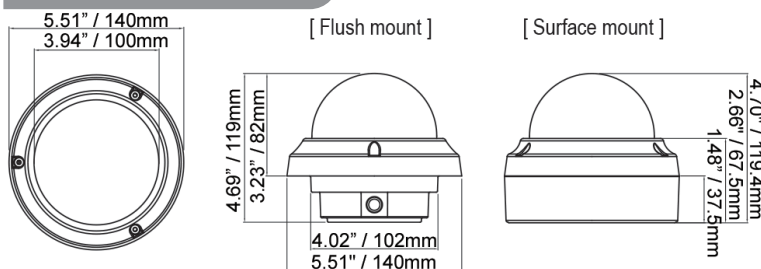

DIMENSIONS

SPECIFICATIONS

Imaging Sensor	1/2.8" 5.69 MegaPixel Sony STARVIS® CMOS Sensor
Effective Pixels	2704(H) x 2104(V)
Scanning Mode	Progressive Scan
S/N Ratio	51dB
IR LEDs	2 Hi Pwr 850nm IR LEDs
IR Range	100'
Lens	F=2.7~12mm Motorized zoom lens
Day/Night	ICR by Auto, Day, Night, External, Color D/N
Auto Exposure	Automatic (Priority: Frame rate/Low noise), Manual
Shutter Speed Control	Automatic: Min. 1/10,000 sec ~ Max.1/30 sec Manual: Min. 1/10,000 sec ~ Max.1/30 sec
Gain Control	Automatic: ~ Max. 54dB / Manual: ~ Max. 54dB (default: 1.2dB)
Auto White Balance Mode	ATW-Indoor/Outdoor, Shade, Clear Sky, Fluorescent Light, Light Bulb, Flame, Manual
DOL WDR	120dB Dynamic Range w/ Digital Overlap: 3x Scan Images @30/25fps
DNR	XD-DNR (2D-NR, 3D-NR)
Functions	Motion Detection, Privacy Mask, Defog, D-Zoom(~x10), Mirror/Flip, Sens-up(Slow shutter), Brightness, Contrast, Saturation, Sharpness, Hue, LDC, Vertical View (90°/270°)
Installation / Operating Temp.	-4°F ~ 122°F (-20°C ~ +50°C) / Humidity : 20%RH ~ 80%RH
Dimensions	5.51" W x 4.69" H x 3.94" Diameter (140 x 119 x 100mm)
Weight	2.2lbs (1kg) w/out Surface Mount
Ingress Protection / Impact	IP68 / IK10
Housing	Aluminum Cast, Flush and Surface Mount, 3-Axis Gimbal, Double Sided Anti-Scratch Hard Coated Clear Bubble
Power Input	PoE(IEEE Std. 802.3af) , DC12V/AC24V
Pwr Consump. 12VDC, 24VAC	350mA (IR Off) / 850mA (IR On), 175mA (IR Off) / 425mA (IR Off)
Power Consumption (PoE)	7.5 Watts
NETWORK SPECIFICATIONS	
Video Compression	H.265 Main profile, H.264 (High, Main, Base line profile) MJPEG
Video Resolution	2592x1944, 2560x1440, 2048x1536, 1920x1080, 1280x1024, 1280x720, 704x480, 704x576, 640x480, 352x288, 320x240
Video Frame Rate	Up to 30@2560x1440p
Video Streaming	Simultaneous H.265 and MJPEG (Quad Streaming) or Simultaneous H.264 and MJPEG (Quad Streaming) Independent Frame Rate and Bandwidth Control, VBR/CBR Mode
FTP Uploading	MJPEG Still Image
Login Authority	Administrator, Operator, Guest
Security	Multi User Authority, IP Filter, HTTPS, Vid. Stream, Export/Import
Network Time Sync.	Synchronize Computer/NTP Server, Manual
Software Reset	Restart, Reset, Factory Default
Auto Recovery	Backup, Restore
Remote Upgrade	Using Web Browser
Protocol	TCP/IP, UDP, IPv4/v6, HTTP, HTTPS, FTP, UPnP, RTP, RTSP, RTCP, DHCP, ARP, Zeroconf, Bonjour
Client Software	Built-In Web, ONVIF Compatible 3rd Party VMS
SD Memory Card	Slot for Micro SD Memory Card (H.264 recording)
SDK Support	API, ONVIF Profile S Compliant
Audio and Alarm	2-Way Audio & Alarm Input / Output

*Sony STARVIS® is a registered trademark of Sony, an independently owned and operated company. This product has not been licensed or endorsed by Sony®.