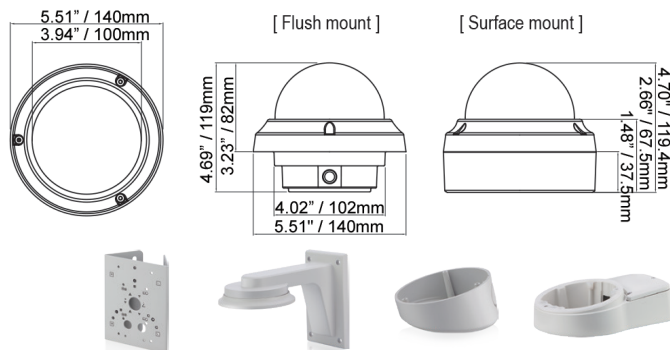

DIMENSIONS

VT-MV/PLMT
Pole mount adaptor

VT-MV/WMT
Wall mount bracket

VT-MV/TB
Tilted dome adaptor

VT-MV/JMT
Tilted Junction mount adaptor

SPECIFICATIONS

Imaging Sensor	1/2.9" 6.64 MegaPixel Sony STARVIS® CMOS Sensor
Effective Pixels	2560(H) x 1440(V)
Scan Frequency	30Hz(V), 22.5KHz(H) Progressive
Video Format	2560x1440p @25/30fps, 1920x1080p @25/30fps, 1280x720p @25/30fps NTSC / PAL (16:9)
Video Output	Digital: EX-SDI 1.0/ 2.0/ 2.1, HD-SDI HD-Analog: TVI mode, AHD mode SD-Analog: CVBS Test Monitor Out
Synchronization	Internal
Min. Illumination	Color: 0.1 Lux, B/W: 0006 Lux (@40IRE, LED Off)
S/N Ratio	More than 50dB (AGC Off)
Lens	F= 3.2~9mm, 3x Auto focus zoom lens (Optical 3x, Digital 12x)
IR LEDs	2 x 850nm High Power IR LEDs
IR Range	100
Focus	Auto / Zoom Push / Manual
Day/Night	TDN by Dual Filter Switch EXT / AUTO / COLOR / B&W / COLOR DN
White Balance	AUTO / AUTOext / MANUAL / PRESET
WDR	True WDR by Dual Scan Images at 30fps/25fps
DOL WDR	120dB Dynamic Range with Digital Overlap by Triple Scan Images at 30/25fps
ROI WDR	Yes
DNR	XD-DNR (2D-DNR / 3D-DNR)
Image Orientation	Mirror / Flip / Rotate / Normal
Special Features	POI(Point Of Interest) Zoom, Smart Motion Zoom, Preset Zoom, Home Position
Functions	D-WDR, Privacy Mask(Box, Polygon), D-Zoom, Sens-up (~x32), Defog, Mirror/Flip, BLC/HLC, Title Set, Brightness, Flickerless, Les Initialize, LED Auto/Off control
Remote Control	COC by HD-TVI (Pelco-C®) or AHD
OSD Language	English, Korean, Japanese, Chinese, German
Installation Temp.	-4°F ~ 122°F (-20°C ~ +50°C) / Humidity : 20%RH ~ 80%RH
Operating Temp.	-58°F ~ 122°F (-50°C ~ +50°C) / Humidity : 20%RH ~ 80%RH
Pwr Input	AC24V/DC12V
Pwr Consump.	12VDC, 24VAC 390 (IR Off) / 770 (IR On), 780 (IR Off) / 1540 (IR On)
Power Features	Circuit protection against faulty connection in power polarity, and isolated power supply protects against ground loop problem
Ingress Protection	IP68
Impact Rating	IK10
Housing	Aluminum Cast, Flush and Surface Mount, 3-Axis Gimabl, Double Sided Anti-Scratch Hard Coated Clear Bubble
Dimensions	5.51" W x 4.69" H x 3.94" Diameter (140 x 119 x 100mm)
Weight	2.2lbs (1kg)

*Sony STARVIS® is a registered trademark of Sony, an independently owned and operated company. This product has not been licensed or endorsed by Sony®.